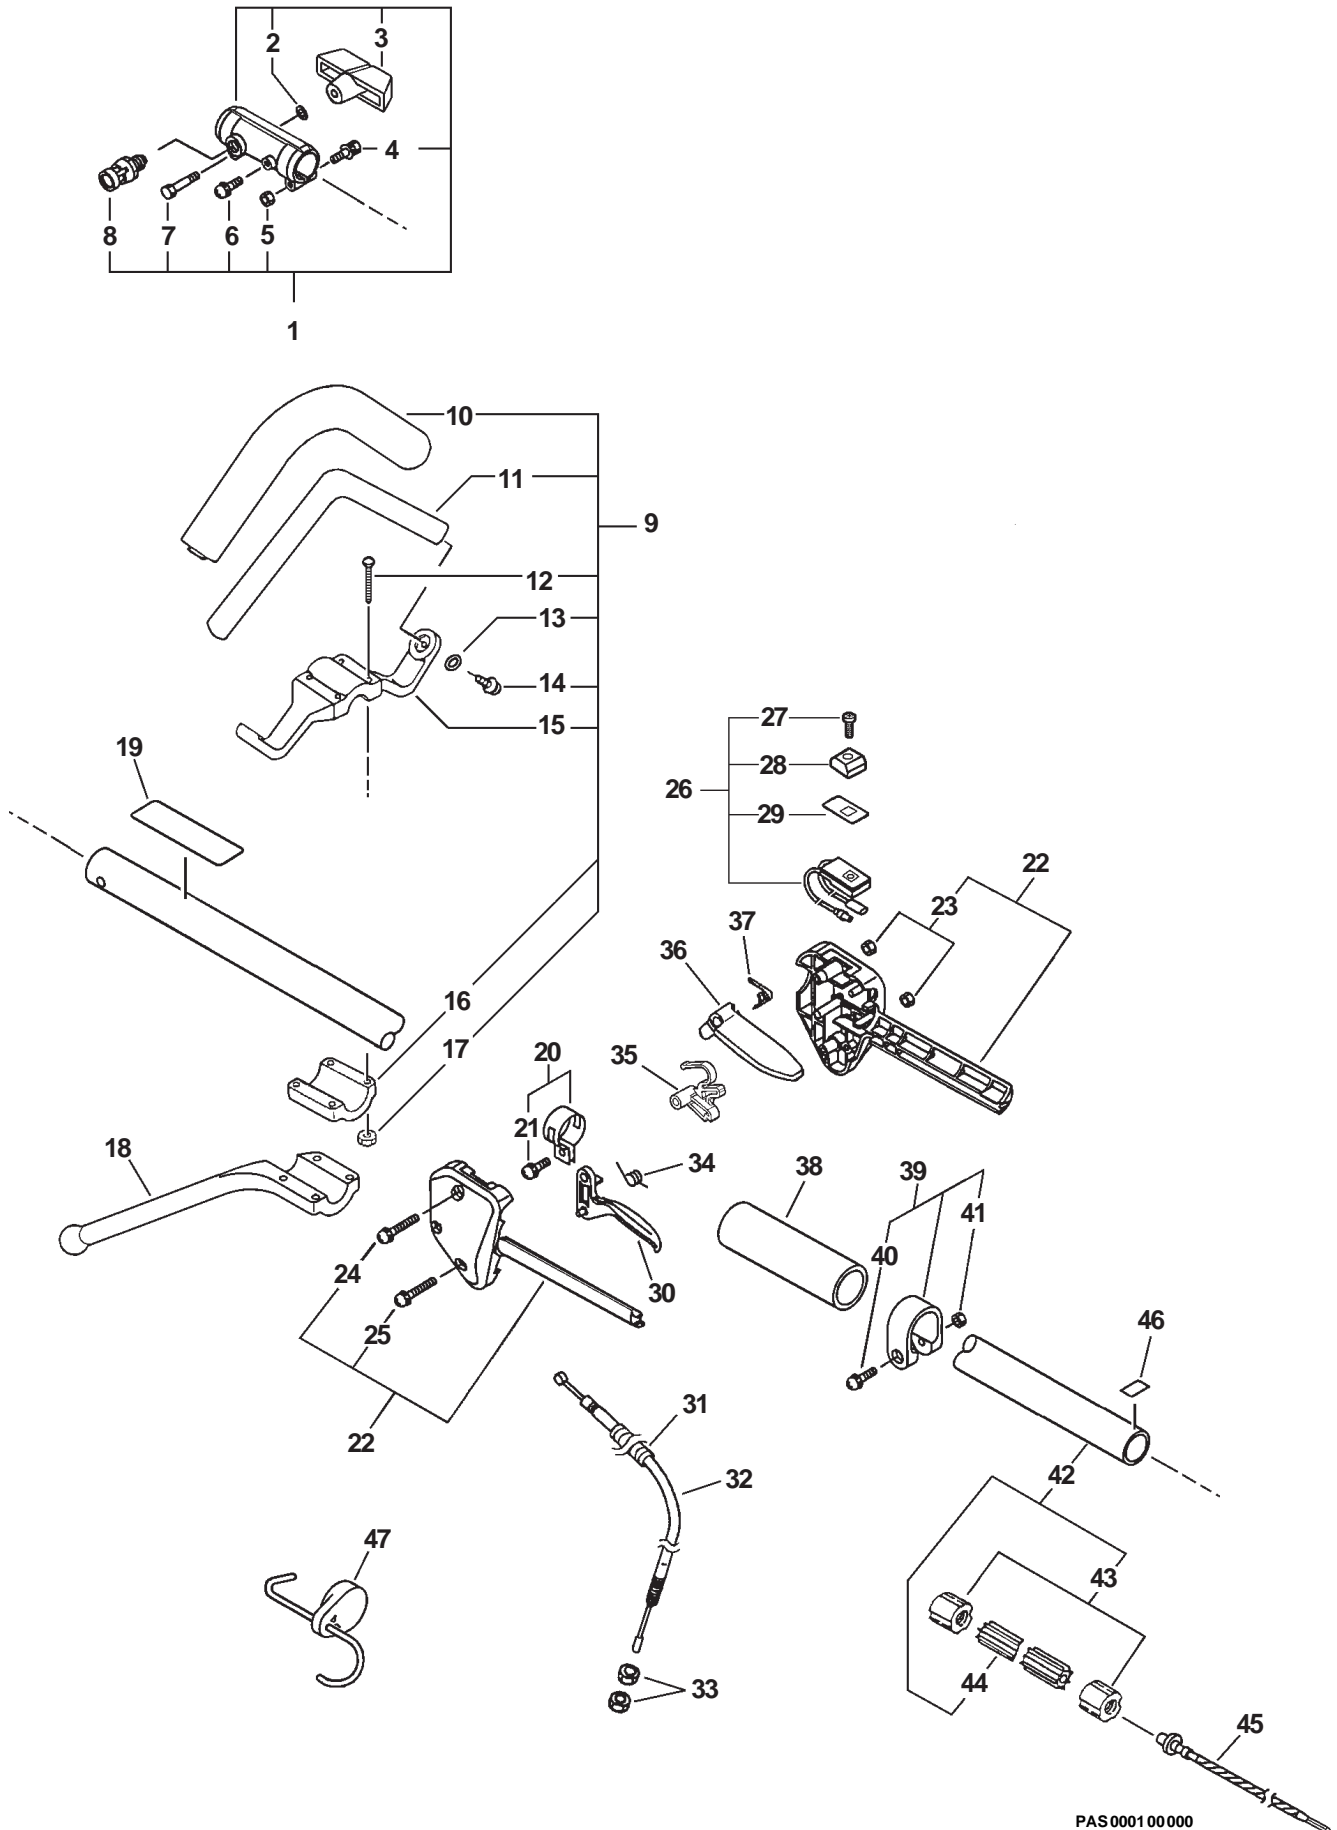

SERIAL NUMBERS: 05001001-07999999

**SERIAL NUMBERS: 05001001-07999999**

ITEM	PART NUMBER	QTY	DESCRIPTION	REMARKS
1	P021004350	1	COUPLER ASY	INCLUDES ITEM 2-8
2	V304000040	1	WASHER	
3	V299000160	1	KNOB	
4	90010506025	1	BOLT 5X25	
5	90051400006	1	NUT 6	
6	90010506010	1	BOLT 6X10	
7	9108506040	1	BOLT 6X40	
8	17830256630	1	LATCH ASY	
9	P021000020	1	FRONT HANDLE ASY	INCLUDES ITEMS 10-17
10	35121666230	1	GRIP, HANDLE	
11	35120566230	1	HANDLE, FRONT	
12	88995021060	2	SCREW 5	
13	90060000005	2	WASHER 5	
14	90025305020	4	SCREW 5X20	
15	35123266230	1	BRACKET, HANDLE - UPPER	
16	35122507130	1	BRACKET, HANDLE - LOWER	
17	90050000005	4	NUT 5	
18	99944200455	1	BAR, BARRIER	
19	89022809560	1	LABEL, CAUTION - SPANISH	
20	30120029430	1	BAND ASY	INCLUDES ITEM 21
21	90024205014	1	SCREW 5X14	
22	17800352130	1	THROTTLE BRACKET SET	INCLUDES ITEMS 23-25
23	90050000005	2	NUT 5	
24	90024205035	1	SCREW 5X35	
25	90024205025	1	SCREW 5X25	
26	A440000280	1	IGNITION SWITCH ASY	INCLUDES ITEMS 27-29
27	9154503010	1	SCREW	
28	16341049231	1	KNOB, SWITCH	
29	89015712330	1	COVER, SWITCH	
30	17801052130	1	TRIGGER, THROTTLE	
31	V475000850	1	TUBE	
32	V430000140	1	CABLE, THROTTLE	
33	90050200006	2	NUT 6	
34	17804342230	1	SPRING, THROTTLE RETURN	
35	17801252730	1	LATCH, THROTTLE TRIGGER LOCKOUT	
36	17809052630	1	LEVER, THROTTLE TRIGGER LOCKOUT	
37	17801352630	1	SPRING, THROTTLE TRIGGER LOCKOUT	
38	35121352130	1	GRIP, REAR HANDLE	
39	61027252130	1	BAND	INCLUDES ITEMS 40-41
40	90024205028	1	SCREW 5X28	
41	90050000005	1	NUT 5	
42	61020656730	1	DRIVESHAFT HOUSING ASY - UPPER	INCLUDES ITEMS 43-44
43	61024644730	2	STOPPER	
44	61021756730	1	LINER, FLEXIBLE - UPPER	
45	C506000041	1	SHAFT, FLEXIBLE - UPPER	
46	89015204930	1	LABEL, ALIGNMENT	
47	99944200630	1	PAS ATTACHMENT HANGER	4 PER PACKAGE